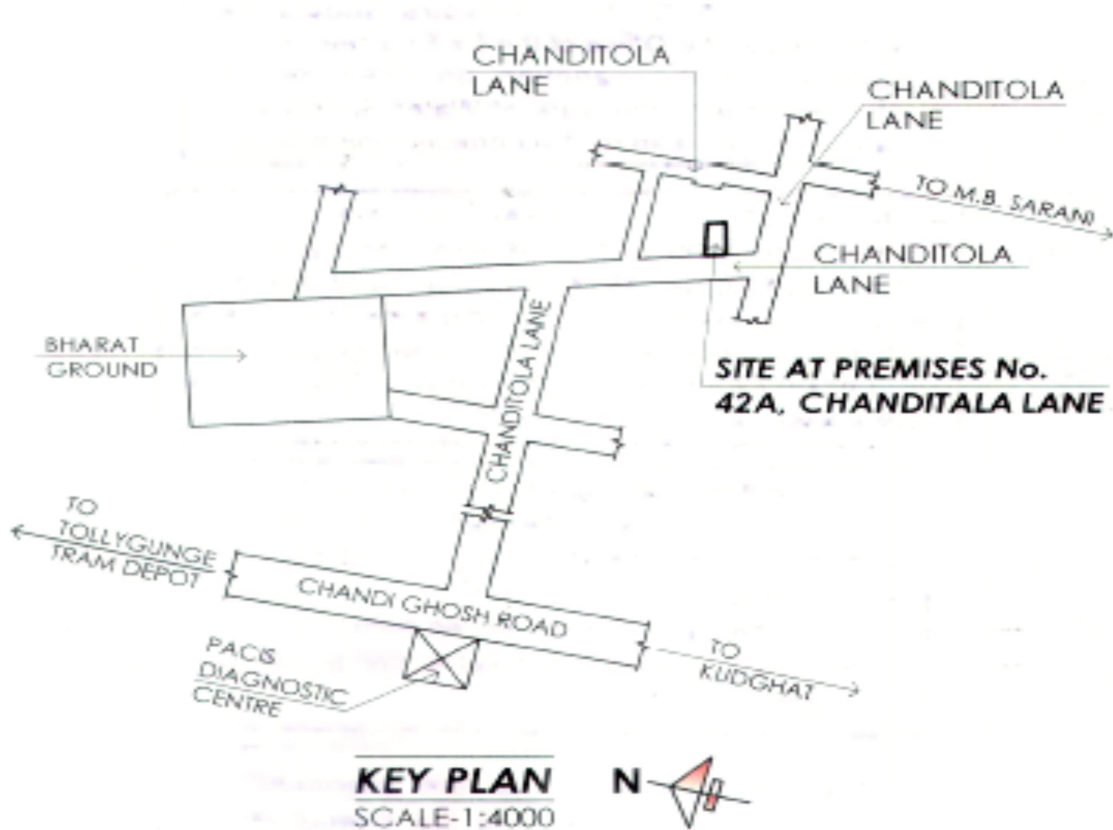

PRAYAS DEVELOPER

20, Chanditala Lane,
Kolkata - 700040
Mob : 9831463281

LOCATION MAP: KEY PLAN WITH LATITUDE AND LONGITUDE FOR THE PROJECT NAMED AVISHIKTA at Premises No. 42A, Chanditola Lane, PS & PO – Regent Park, under Ward No. 97 of Borough – X of KMC, Kolkata – 700040, WB, India:

Latitude: 22.486578423029595,

Longitude: 88.347270028836

PRAYAS DEVELOPER

Suman Saha

Proprietor